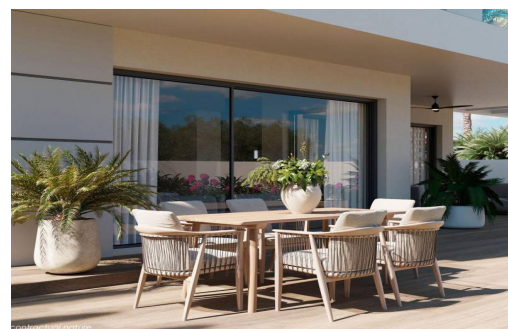

Artistic image free

Rojales - Doña Pepa

New Build - Villa

Ref. NB2-68559

1.072.582€

4 BEDROOMS

3 BATHROOMS

176M²